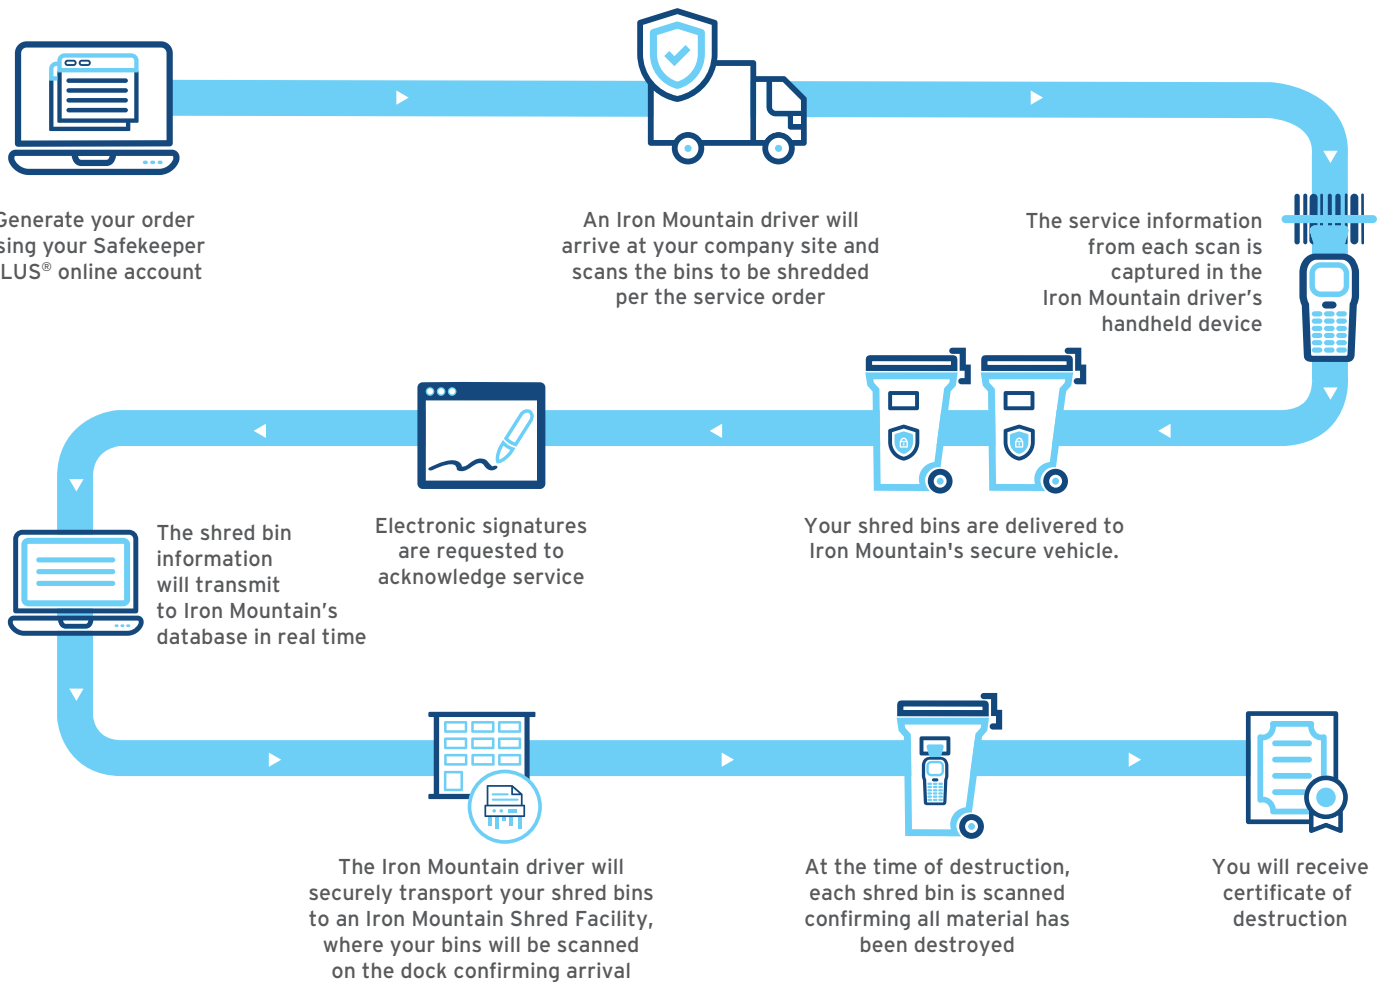

Offsite Shred Service

800.899.IRON | ironmountain.com

About Iron Mountain

Iron Mountain Incorporated (NYSE: IRM), founded in 1951, is the global leader for storage and information management services. Trusted by more than 220,000 organizations around the world, and with a real estate network of more than 85 million square feet across more than 1,400 facilities in over 50 countries, Iron Mountain stores and protects billions of information assets, including critical business information, highly sensitive data, and cultural and historical artifacts. Providing solutions that include secure storage, information management, digital transformation, secure destruction, as well as data centers, art storage and logistics, and cloud services, Iron Mountain helps organizations to lower cost and risk, comply with regulations, recover from disaster, and enable a more digital way of working. Visit www.ironmountain.com for more information.

© 2023 Iron Mountain, Incorporated and/or its affiliates "Iron Mountain". All rights reserved. Information herein is proprietary and confidential to Iron Mountain and/or its licensors, does not represent or imply an invitation or offer, and may not be used for competitive analysis or building a competitive product or otherwise reproduced without Iron Mountain's written permission. Iron Mountain does not provide a commitment to any regional or future availability and does not represent an affiliation with or endorsement by any other party. Iron Mountain shall not be liable for any direct, indirect, consequential, punitive, special, or incidental damages arising out of the use or inability to use the information, which is subject to change, provided AS-IS with no representations or warranties with respect to the accuracy or completeness of the information provided or fitness for a particular purpose. "Iron Mountain" is a registered trademark of Iron Mountain in the United States and other countries, and Iron Mountain, the Iron Mountain logo, and combinations thereof, and other marks marked by ® or TM are trademarks of Iron Mountain. All other trademarks may be trademarks of their respective owners.